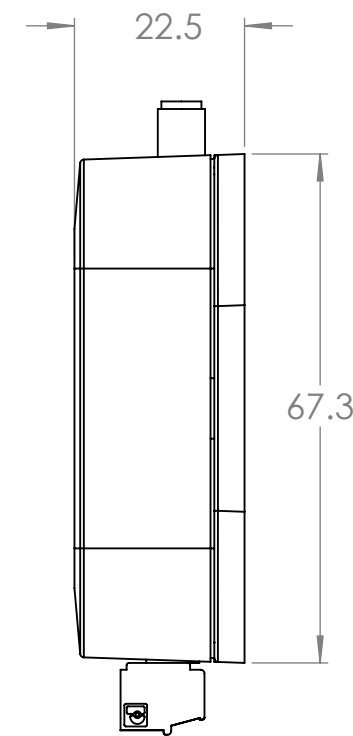

Dimension Drawing - GlobalLink 520

ASS030543020

GlobalLink 520

Dimensions in mm

victron energy
BLUE POWER