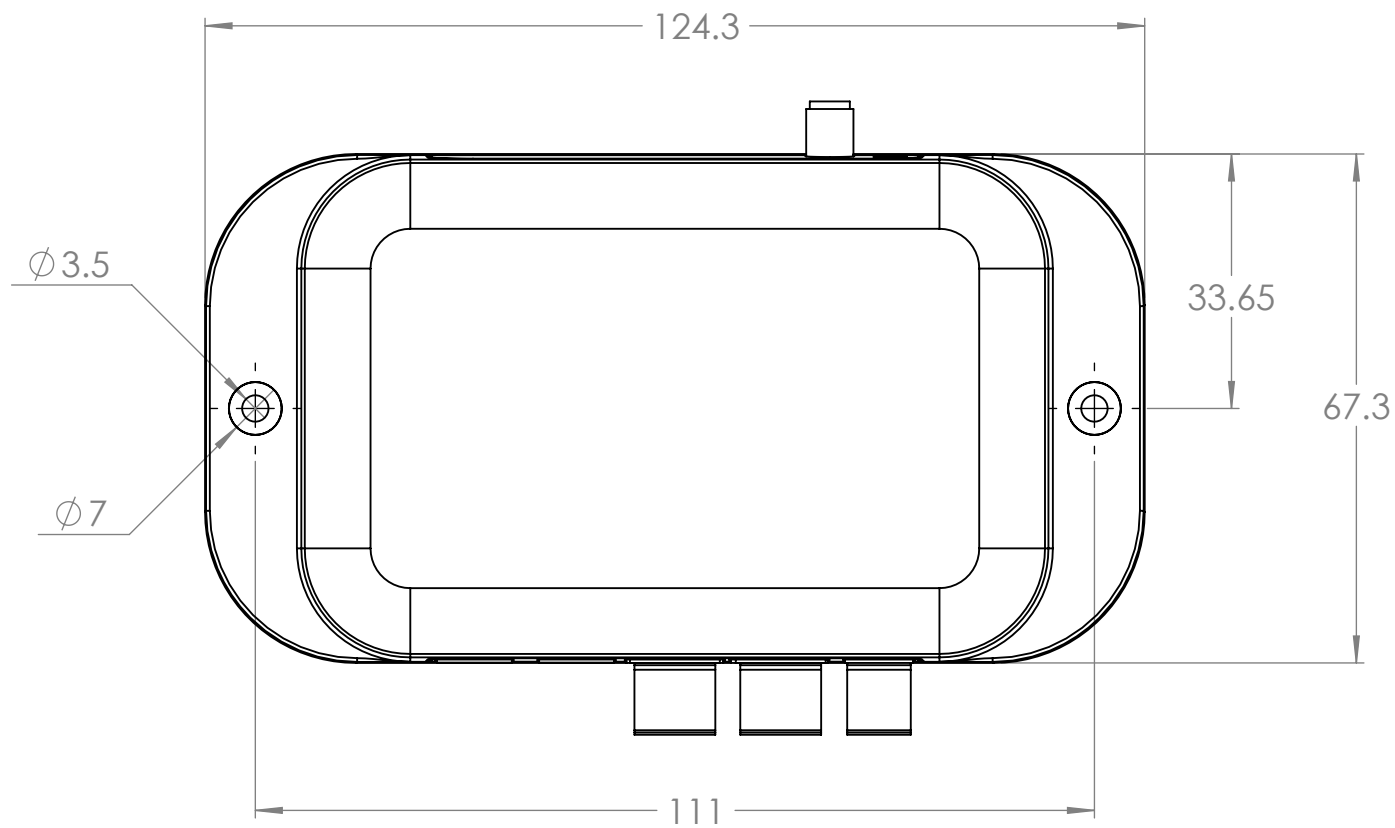

Dimension Drawing - GlobalLink 520

ASS030543020

GlobalLink 520

Dimensions in mm

victron energy
BLUE POWER