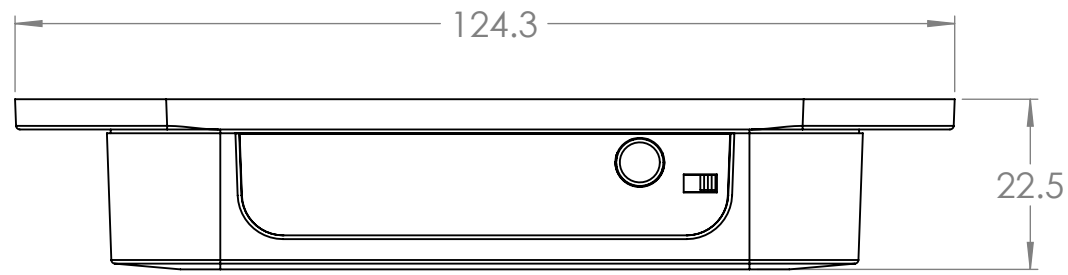

Dimension Drawing - GlobalLink 520

ASS030543020

GlobalLink 520

Dimensions in mm

victron energy
BLUE POWER