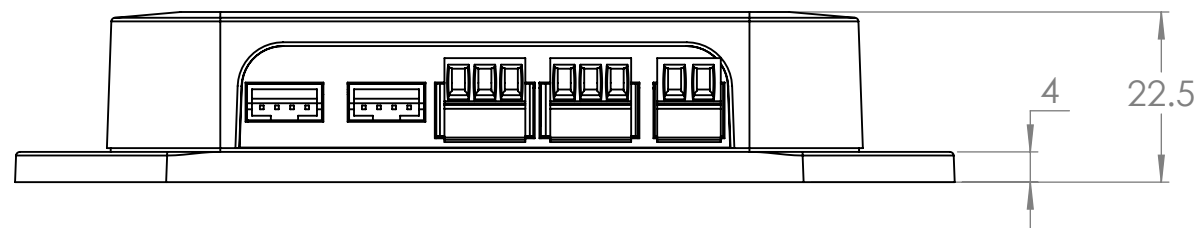

Dimension Drawing - GlobalLink 520

ASS030543020

GlobalLink 520

Dimensions in mm

victron energy
BLUE POWER