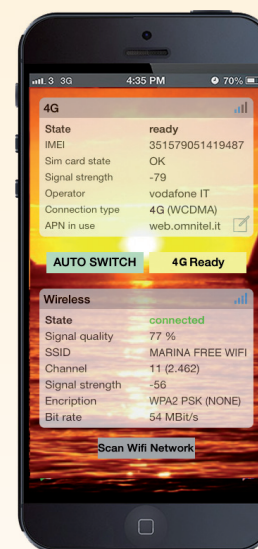

weBBoat Control App

fig. 1

fig. 2

KEY POINTS:

1. Increases the Wi-Fi and 4G internet coverage when you are in the harbour at anchor or navigating to approximately 10 miles from the coast (*the distance depends on antenna height and on the transponder location*)
2. weBBoat switches automatically from the harbour or land Wi-Fi to the 4G when necessary, and vice versa
3. All the components are inside the dome so you do not need to wire the boat, as the signal is transferred through wireless on fiberglass boats. Simply select the weBBoat network on your device (fig. 1)
4. The access point can be easily removed from the dome for installation on metal boats, where the wireless signal from the weBBoat may be blocked.
5. Equipped with 2 different diversity antennas for 4G connection when the signal is weak
6. The land Wi-Fi is covered by an independent antenna
7. The access point has the wireless antenna for the internet signal distribution inside the boat
8. No need to select or set any parameters for most 4G internet companies. The access is automatic
9. Avoid the high cost of internet when you are abroad with your boat - Just buy a prepaid internet SIM card from the local operator.
10. Very easy installation - No wiring needed - Only 10/30 Vdc to the antenna
11. All the components are inside the dome in ASA to protect them from external elements
12. weBBoat Control App (for Android and iOS) for system setting and status (fig. 2)