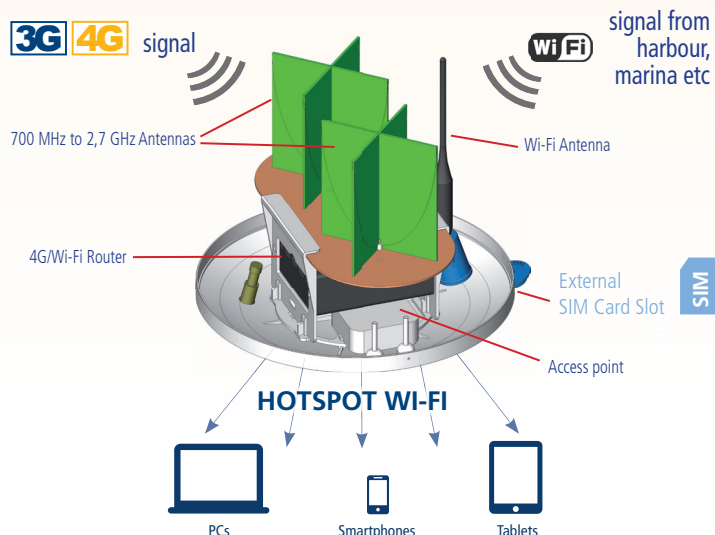

weBBoat INSTALLATION ON FIBREGLASS SAIL AND POWER BOATS

A