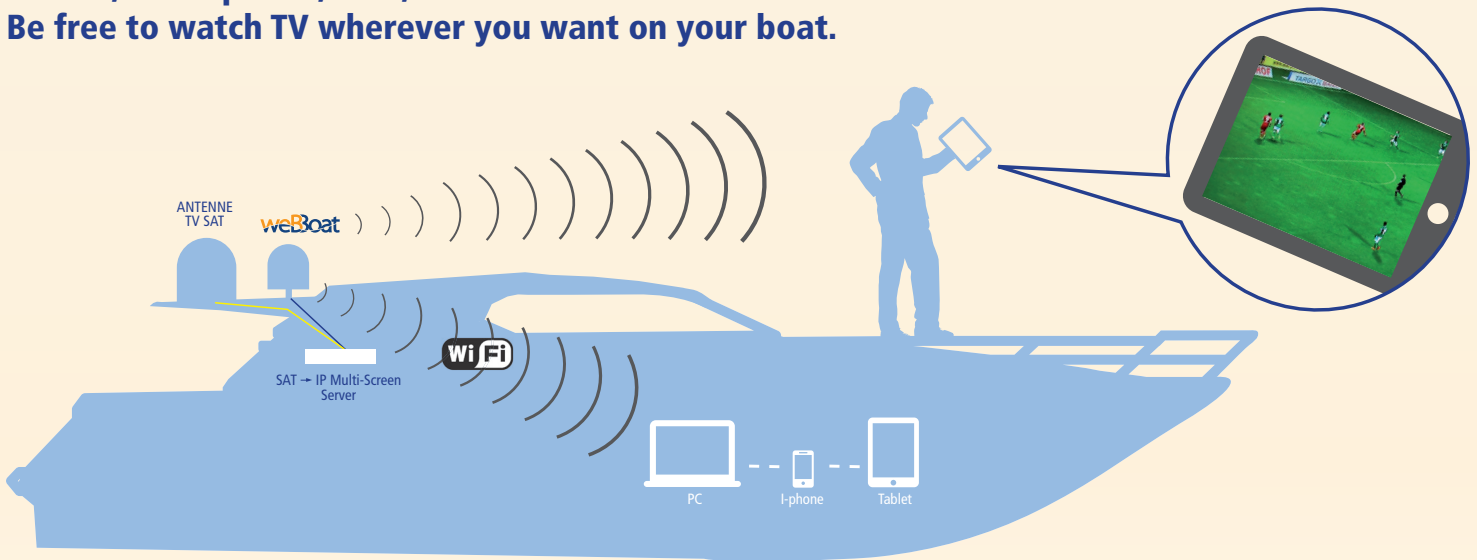

How weBoat 4G works

weBBoat 4G

IT1004 is the new 4G/Wi-Fi LTE coastal internet antenna that allows you to have a high speed internet connection (both wireless and Ethernet) throughout your boat. Having a wireless connection on board has never been so quick and easy: just insert a SIM card (not supplied) on the receptacle and all internet devices on the boat (iPhone, Smartphone, iPad, tablet, PC...) will use the 4G connection of the SIM card, allowing easy web surfing. Additionally, if a Wi-Fi network is present, the weBBoat will switch to it automatically avoiding 4G fees.

ITNCB100 RJ45 Ethernet cable - CAT5E roll - 100m (328') - Ethernet connection not included

ITNCP001 Crimp-type Ethernet male (plug) connector for RJ45 cable

PERSONAL ENTERTAINMENT ON YOUR MOBILE DEVICES

AUDIO / VIDEO TRANSMISSION VIA Wi-Fi

SAT > IP MULTI-SCREEN SERVER - SATELLITE TV RECEPTION

Thanks to **weBoat** you can watch Satellite TV programs on your iPhone, Smartphone, iPad, Tablet or PC via wireless.
Be free to watch TV wherever you want on your boat.