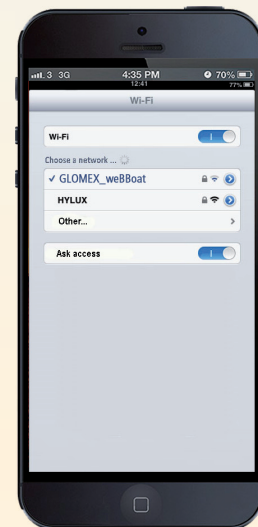

weBBoat Control App

fig. 1

fig. 2

KEY POINTS:

1. Increases the Wi-Fi and 4G internet coverage when you are in the harbour at anchor or navigating to approximately 10 miles from the coast (*the distance depends on antenna height and on the transponder location*)
2. weBBoat switches automatically from the harbour or land Wi-Fi to the 4G when necessary, and vice versa
3. All the components are inside the dome so you do not need to wire the boat, as the signal is transferred through wireless on fiberglass boats. Simply select the weBBoat network on your device (fig. 1)
4. The access point can be easily removed from the dome for installation on metal boats, where the wireless signal from the weBBoat may be blocked.
5. Equipped with 2 different diversity antennas for 4G connection when the signal is weak
6. The land Wi-Fi is covered by an independent antenna
7. The access point has the wireless antenna for the internet signal distribution inside the boat
8. No need to select or set any parameters for most 4G internet companies. The access is automatic
9. Avoid the high cost of internet when you are abroad with your boat - Just buy a prepaid internet SIM card from the local operator.
10. Very easy installation - No wiring needed - Only 10/30 Vdc to the antenna
11. All the components are inside the dome in ASA to protect them from external elements
12. weBBoat Control App (for Android and iOS) for system setting and status (fig. 2)