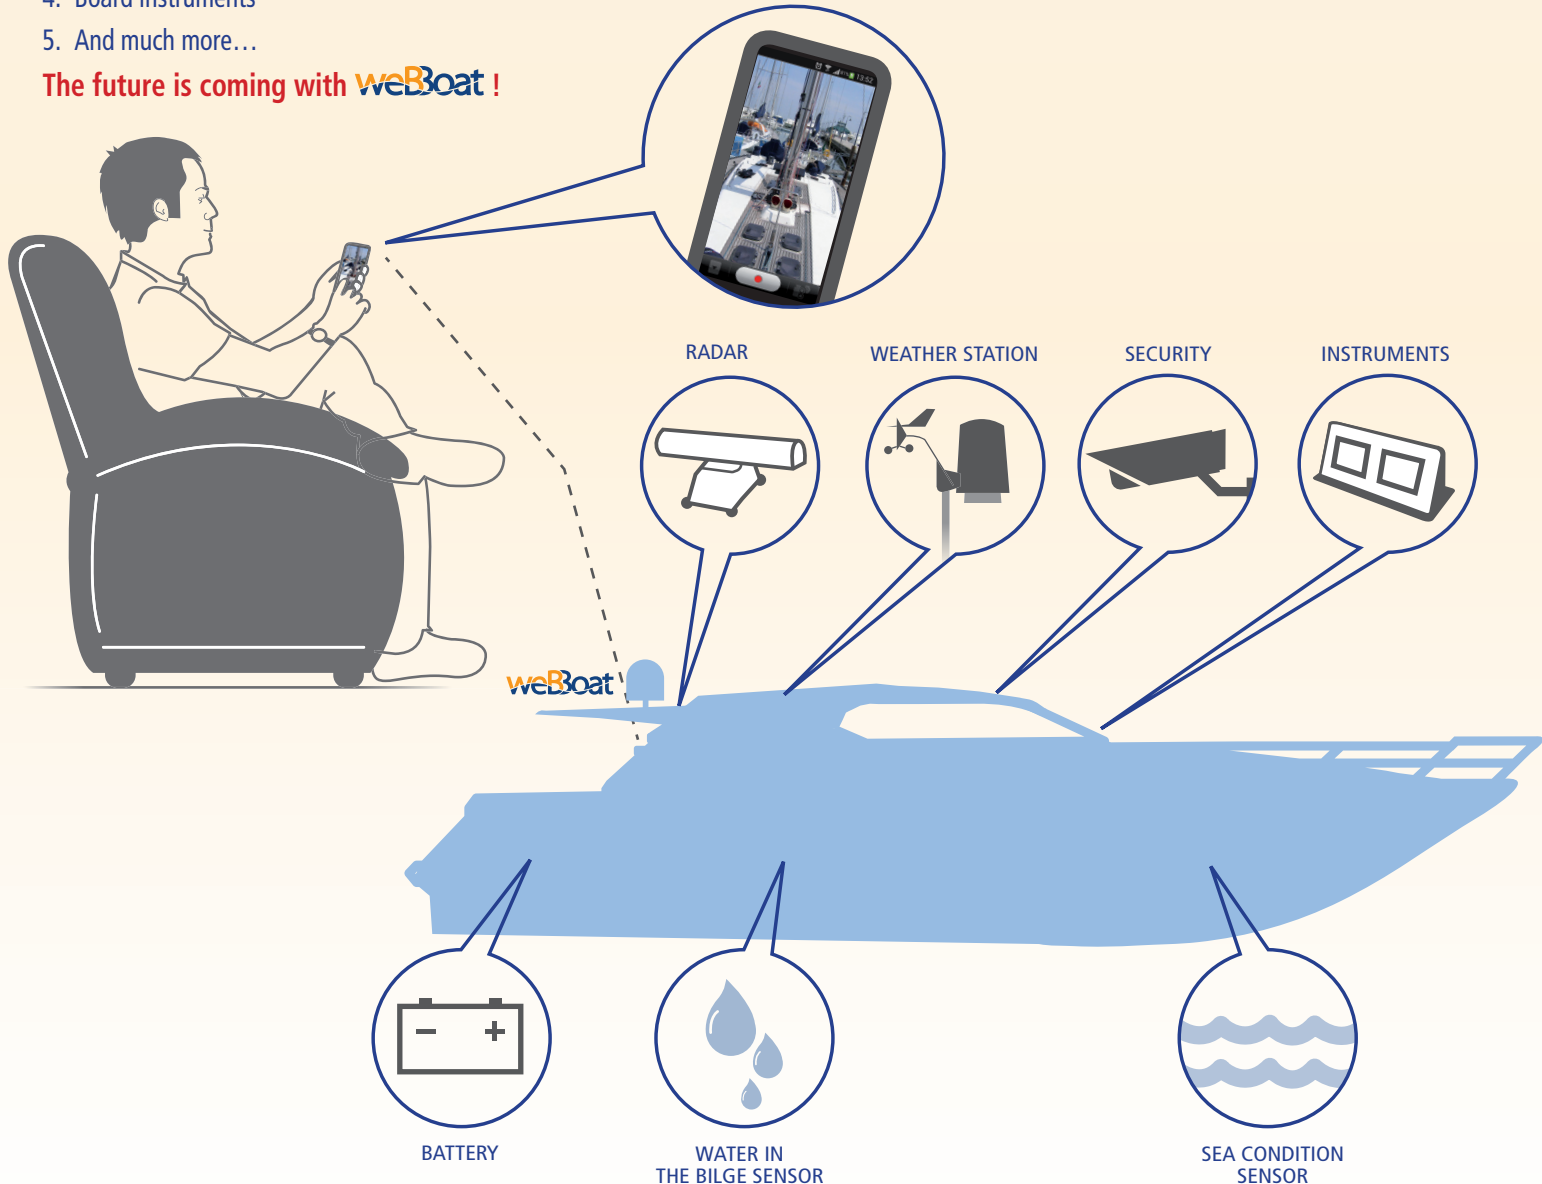

weBoat 4G™ APPLICATIONS FUTURES

BRING YOUR BOAT ALWAYS WITH YOU!

REMOTE CONTROL

Thanks to **weBoat 4G™** you stay connected to your boat and monitor it from your home/office/when you are travelling.

With **weBoat** you will be able to monitor any kind of aspects of your boat such as:

1. Security, connecting a video camera to **weBoat**
2. Weather conditions, connecting the weather station to **weBoat**
3. A lot of sensors (battery, water in the bilge sensor, sea conditions sensor)
4. Board instruments
5. And much more...

The future is coming with **weBoat !**

ACCESSORIES

ITM001 Mount with adjustable base for installation of weBoat 4G on crosstree

ITAP001 150MBPS wireless N nano router access point

ITSW001 5-Port 10/100MBPS desktop switch

ITNCB100 RJ45 Ethernet cable - CAT5E roll - 100m (328') - Ethernet connection not included

ITNCP001 Crimp-type Ethernet male (plug) connector for RJ45 cable