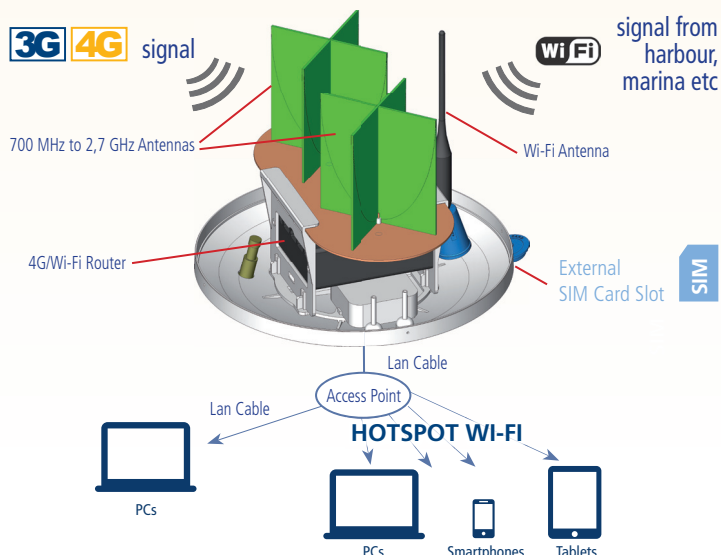

weBBoat INSTALLATION ON METAL BOATS

B